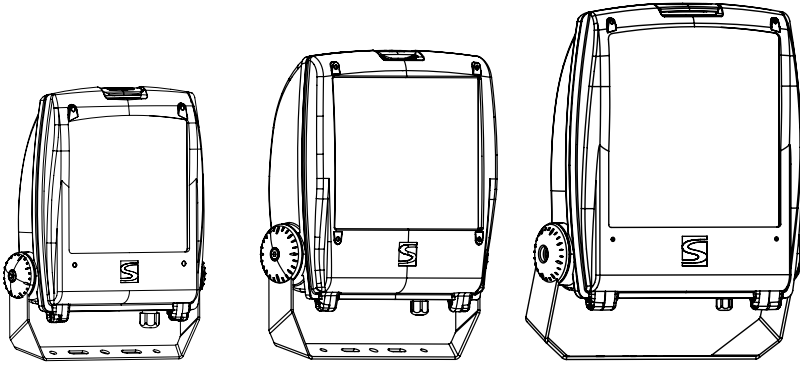

Schröder

NEOS LED

1-2-3

ENG	INSTALLATION INSTRUCTIONS	ITA	ISTRUZIONI DI INSTALLAZIONE	NLD	INSTALLATIE INSTRUCTIES	DAN	INSTALLATIONSVEJLEDNING	HUN	TELEPÍTÉSI ÚTMUTATÓ
DEU	INSTALLATIONSANLEITUNG	POL	INSTRUKCJE MONTAŻU	RUS	Инструкции по установке	RON	INSTRUCȚIUNI DE INSTALARE	CHI	安装说明
FRA	INSTRUCTIONS DE MONTAGE	SPA	INSTRUCCIONES DE INSTALACIÓN	POR	INSTRUÇÕES DE INSTALAÇÃO	SWE	INSTALLATIONSANVISNING	UKR	Інструкції з монтажу
SRP	UPUTSTVA ZA INSTALACIJU	AR	تعليمات التركيب