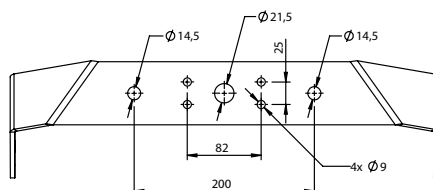

#### SAFETY CABLE

**For installations over 3 meters of height:  
Secondary safety system application is mandatory, which is appropriated for the luminaire load (for example steel safety cable)**

	Minimum fastener requirement	Tightening torques
NEOS LED 1	1x M12 min. A2-70 DIN9021 large plain washer	50 Nm
	2x M8 min. A2-70 DIN125 plain washers	20 Nm

	Minimum fastener requirement	Tightening torques
NEOS LED 2	1x M12 min. A2-70 DIN9021 large plain washer	50 Nm
	2x M10 min. A2-70 DIN125 plain washers	35 Nm

	Minimum fastener requirement	Tightening torques
NEOS LED 3	1x M20 min. A2-70 DIN9021 large plain washer	100 Nm
	2x M12 min. A2-70 DIN125 plain washers	50 Nm