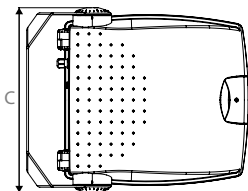

### A - PRODUCT OVERVIEW

	A	B	C	Glass	max. CxS
	mm/inch			kg/lbs	m <sup>2</sup>
NEOS LED 1	360/14.2	100/3.9	320/12.6	3.4/7.5	0.11
NEOS LED 2	441/17.4	140/5.5	398/15.7	7.7/16.9	0.18
NEOS LED 3	600/23.6	160/6.3	500/19.7	19/41.8	0.3