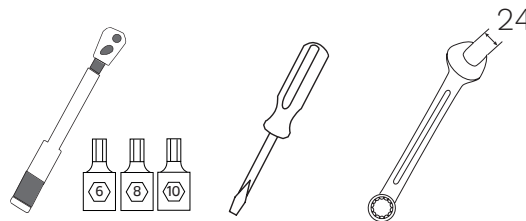

### A - PRODUCT OVERVIEW

	A	B	C	Glass	max. CxS
	mm/inch			kg/lbs	m <sup>2</sup>
NEOS LED 1	360/14.2	100/3.9	320/12.6	3.4/7.5	0.11
NEOS LED 2	441/17.4	140/5.5	398/15.7	7.7/16.9	0.18
NEOS LED 3	600/23.6	160/6.3	500/19.7	19/41.8	0.3