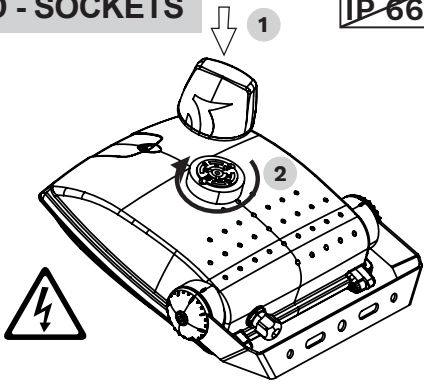

D - SOCKETS

IP 66