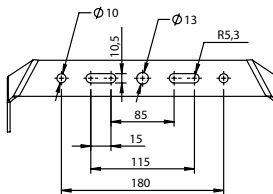

Minimum fastener requirement	Tightening torques
NEOS LED 1	1x M12 min. A2-70 DIN9021 large plain washer	50 Nm
	2x M8 min. A2-70 DIN125 plain washers	20 Nm