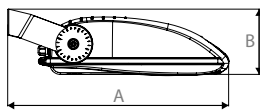

### A - PRODUCT OVERVIEW

	A	B	C	Glass	max. CxS
	mm/inch			kg/lbs	m <sup>2</sup>
NEOS LED 1	360/14.2	100/3.9	320/12.6	3.4/7.5	0.11
NEOS LED 2	441/17.4	140/5.5	398/15.7	7.7/16.9	0.18
NEOS LED 3	600/23.6	160/6.3	500/19.7	19/41.8	0.3