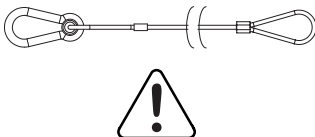

B - MOUNTING OPTIONS

SAFETY CABLE

**For installations over 3 meters of height:
Secondary safety system application is mandatory, which is appropriated for the luminaire load (for example steel safety cable)**