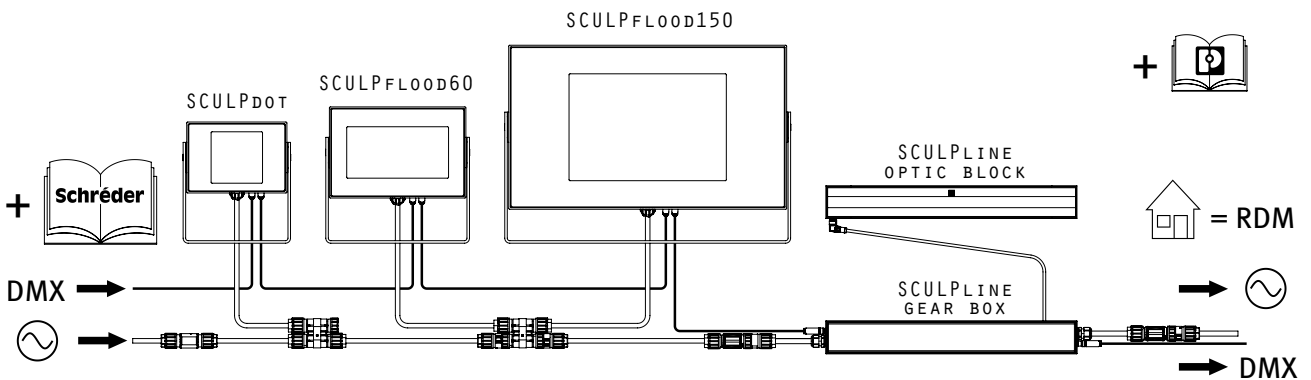

DALI

Photobiological Warning - SCULPFLOOD60

Risk Group 2
CAUTION Possibly hazardous optical radiation emitted from this product. Do not stare at operating lamp. May be harmful to the eyes.

Viewing Distances for Photobiological Risk Groups

Specification	Risk Group		
	2 - Moderate Risk	1 - Low Risk	0 - Exempt
Osram NW	0 - 0.55m	0.55 - 11.4m	11.4m+
Osram RGBx	0 - 4m	4 - 9.5m	9.5m+