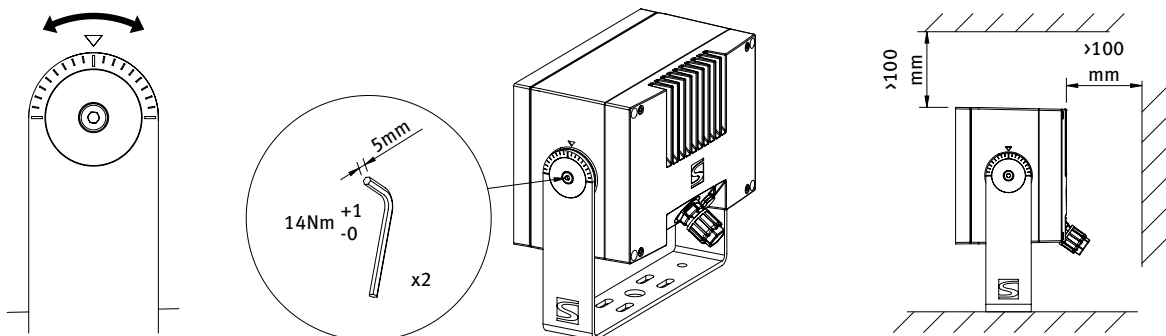

220-240V 50-60Hz 

DMX

DALI

Photobiological Warning - SCULPFLOOD60

Risk Group 2
CAUTION Possibly hazardous optical radiation emitted from this product. Do not stare at operating lamp. May be harmful to the eyes.