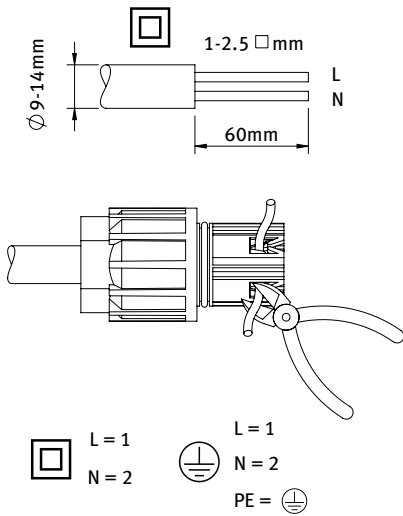

220-240V 50-60Hz 

DMX

DALI

Photobiological Warning - SCULPFLOOD60

Risk Group 2
CAUTION Possibly hazardous optical radiation emitted from this product. Do not stare at operating lamp. May be harmful to the eyes.