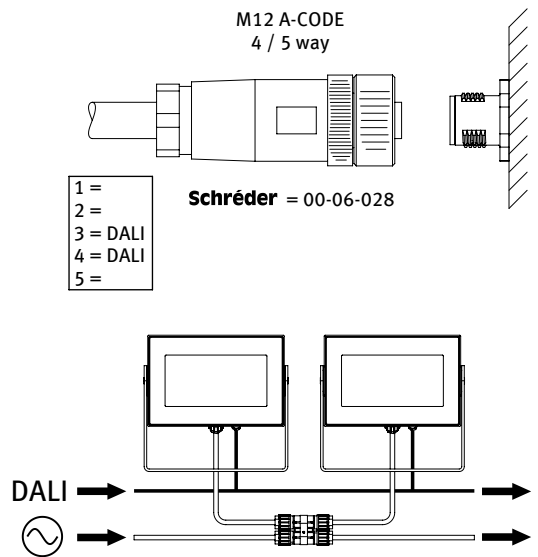

220-240V 50-60Hz 

DMX

DALI

Photobiological Warning - SCULPFLOOD60

Risk Group 2
CAUTION Possibly hazardous optical radiation emitted from this product. Do not stare at operating lamp. May be harmful to the eyes.