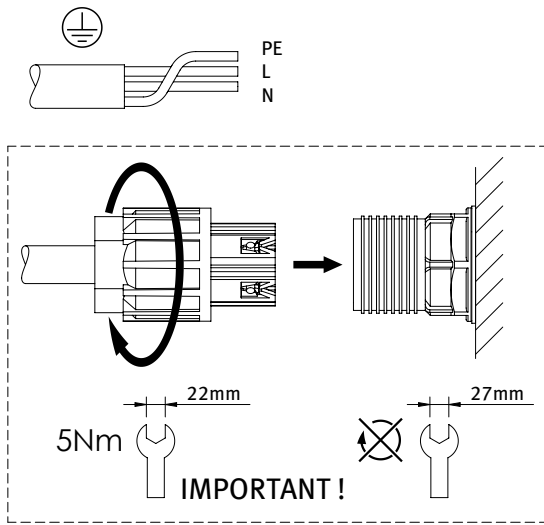

220-240V 50-60Hz 

DMX

DALI

Photobiological Warning - SCULPFLOOD60

Risk Group 2
CAUTION Possibly hazardous optical radiation emitted from this product. Do not stare at operating lamp. May be harmful to the eyes.