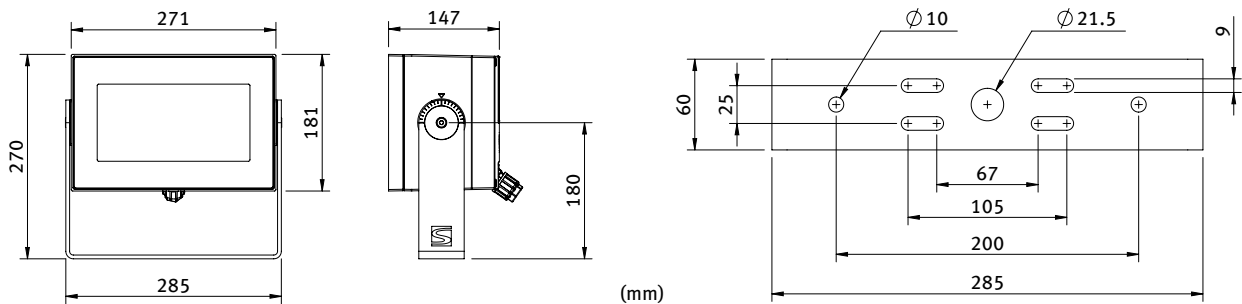

ENG	The light source fitted in this luminaire shall only be replaced by a Schröder employee or agent or a similar qualified person.	UKR	Джерело світла, встановлене в цей світильник, підлягає заміні лише працівником чи агентом компанії Шрєдер або аналогічним кваліфікованим фахівцем.	NLD	De lichtbron in dit verlichtingstoestel zal alleen vervangen worden door een medewerker, agent of vergelijkbaar gekwalificeerd persoon van Schröder.	ROM	Sursa de lumină încorporată în acest aparat de iluminat va fi înlocuită doar de către un angajat al Schröder, de un agent al companiei sau de o persoană cu calificări similare.
SPA	La fuente de luz instalada en esta luminaria sólo puede ser substituida por Schröder o un agente cualificado.	ITA	La sorgente luminosa montata in questo apparecchio potrà essere sostituita esclusivamente da un addetto Schröder o da una persona parimenti qualificata.	DEU	Die eingebaute Lichtquelle in der Leuchte sollte nur von einem Schröder Mitarbeiter oder Vertreter oder einer ähnlichen qualifizierten Person ersetzt werden.	HUN	A lámpatestbe szerelt fényforrás (LED-modul) cseréjét csak a gyártó, annak szerviz szolgálata, vagy erre kiképzett szakember végezheti!
FRA	La source de lumière intégrée dans ce luminaire peut uniquement être remplacée par un employé de Schröder, un agent ou une autre personne qualifiée.	POL	Źródło światła zamontowane w tej oprawie może być tylko wymienione przez pracownika Schröder lub przez inną wykwalifikowaną osobę.	POR	A fonte de luz montada nesta luminária só pode ser substituída por um funcionário ou agente da Schröder ou por profissional qualificado autorizado para o efeito.	SRP	Zamenu svetlosnog izvora ugrađenog u ovu svetiljku će izvršiti samo Schröder-ov radnik, ovlašćeni predstavnik ili slična stručna osoba.
CHI	该灯具内的光源仅可由施莱德员工、指定代理商或具备类似资质的人员进行更换。	VIE	Nguồn sáng được trang bị bên trong bộ đèn này chỉ được thay thế bởi nhân viên Schröder hoặc đại lý hoặc người có trình độ tương đương.	RUS	Источник света, установленный в этом светильнике, должен заменяться только сотрудником Schröder, или специалистом аналогичной квалификации.	SLK	Výmena svetelného zdroja (LED modul) je možná len výrobcom, resp. len ním vyškolenými odborníkmi!