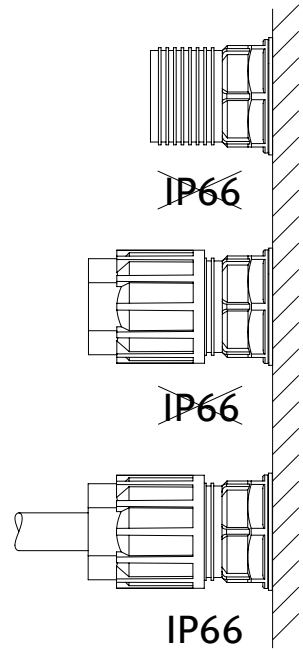

220-240V 50-60Hz 

DMX

DALI

Photobiological Warning - SCULPFLOOD60

Risk Group 2
CAUTION Possibly hazardous optical radiation emitted from this product. Do not stare at operating lamp. May be harmful to the eyes.