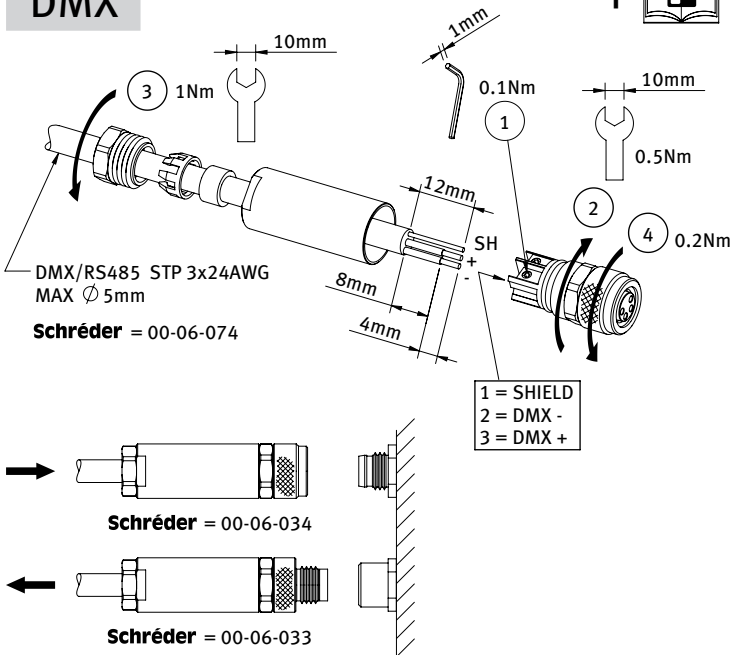

220-240V 50-60Hz 

DMX

DALI

Photobiological Warning - SCULPFLOOD60

Risk Group 2
CAUTION Possibly hazardous optical radiation emitted from this product. Do not stare at operating lamp. May be harmful to the eyes.