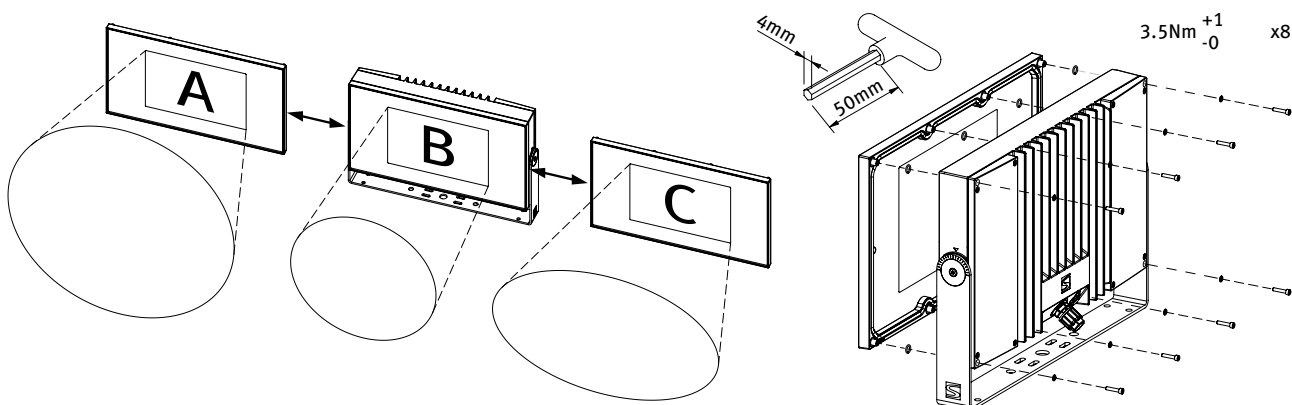

220-240V 50-60Hz 

DMX

DALI

Photobiological Warning - SCULPFLOOD150  
Risk Group 3

CAUTION Possibly hazardous optical radiation emitted from this product. Do not stare at operating lamp. May be harmful to the eyes.  
WARNING Possibly hazardous optical radiation emitted from this product. Do not look at operating lamp. Eye injury may result  
Hazard Distance Risk group 3 to Risk group 2: 6.57m