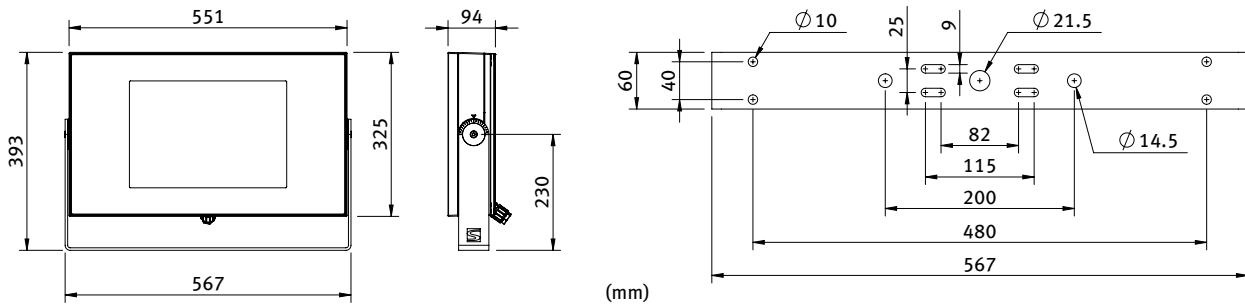

ENG	The light source fitted in this luminaire shall only be replaced by a Schröder employee or agent or a similar qualified person.	UKR	Джерело світла, встановлене в цей світильник, підлягає заміні лише працівником чи агентом компанії Шрєдер або аналогічним кваліфікованим фахівцем.	NLD	De lichtbron in dit verlichtingstoestel zal alleen vervangen worden door een medewerker, agent of vergelijkbaar gekwalificeerd persoon van Schröder	ROM	Sursa de lumină încorporată în acest aparat de iluminat va fi înlocuită doar de către un angajat al Schröder, de un agent al companiei sau de o persoană cu calificări similare.
SPA	La fuente de luz instalada en esta luminaria sólo puede ser substituida por Schröder o un agente cualificado.	ITA	La sorgente luminosa montata in questo apparecchio potrà essere sostituita esclusivamente da un addetto Schröder o da una persona parimenti qualificata.	DEU	Die eingebaute Lichtquelle in der Leuchte sollte nur von einem Schröder Mitarbeiter oder Vertreter oder einer ähnlichen qualifizierten Person ersetzt werden.	HUN	A lámpatestbe szerelt fényforrás (LED-modul) cseréjét csak a gyártó, annak szerviz szolgálata, vagy erre kiképzett szakember végezheti!
FRA	La source de lumière intégrée dans ce luminaire peut uniquement être remplacée par un employé de Schröder, un agent ou une autre personne qualifiée.	POL	Źródło światła zamontowane w tej oprawie może być tylko wymienione przez pracownika Schröder lub przez inną wykwalifikowaną osobę.	POR	A fonte de luz montada nesta luminária só pode ser substituída por um funcionário ou agente da Schröder ou por profissional qualificado autorizado para o efeito	SRP	Zamenu svetlosnog izvora ugrađenog u ovu svetiljku će izvršiti samo Schröder-ov radnik, ovlašćeni predstavnik ili slična stručna osoba.
CHI	该灯具内的光源仅可由施莱德员工、指定代理商或具备类似资质的人员进行更换	VIE	Nguồn sáng được trang bị bên trong bộ đèn này chỉ được thay thế bởi nhân viên Schröder hoặc đại lý hoặc người có trình độ tương đương.	RUS	Источник света, установленный в этом светильнике, должен заменяться только сотрудником Schröder, или специалистом аналогичной квалификации.	SLK	Výmena svetelného zdroja (LED modul) je možná len výrobcom, resp. len ním vyškolenými odborníkmi!