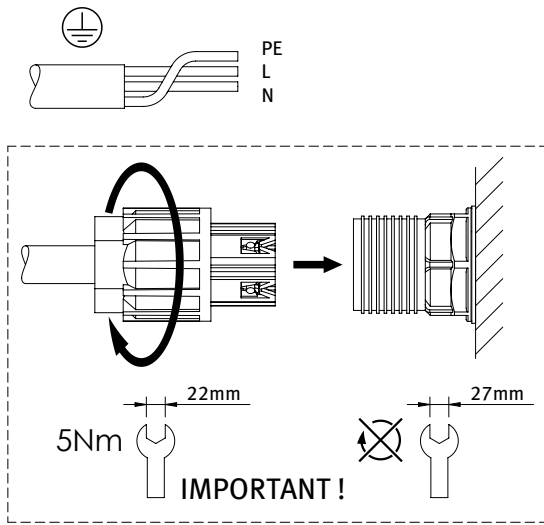

220-240V 50-60Hz 

DMX

DALI

Photobiological Warning - SCULPFLOOD150  
Risk Group 3

CAUTION Possibly hazardous optical radiation emitted from this product. Do not stare at operating lamp. May be harmful to the eyes.  
WARNING Possibly hazardous optical radiation emitted from this product. Do not look at operating lamp. Eye injury may result  
Hazard Distance Risk group 3 to Risk group 2: 6.57m