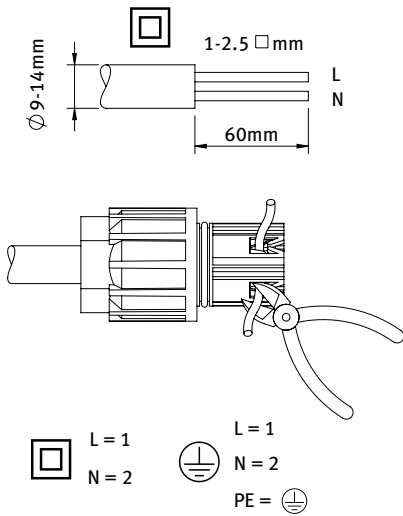

220-240V 50-60Hz 

DMX

DALI

Photobiological Warning - SCULPFLOOD150  
Risk Group 3

CAUTION Possibly hazardous optical radiation emitted from this product. Do not stare at operating lamp. May be harmful to the eyes.  
WARNING Possibly hazardous optical radiation emitted from this product. Do not look at operating lamp. Eye injury may result  
Hazard Distance Risk group 3 to Risk group 2: 6.57m