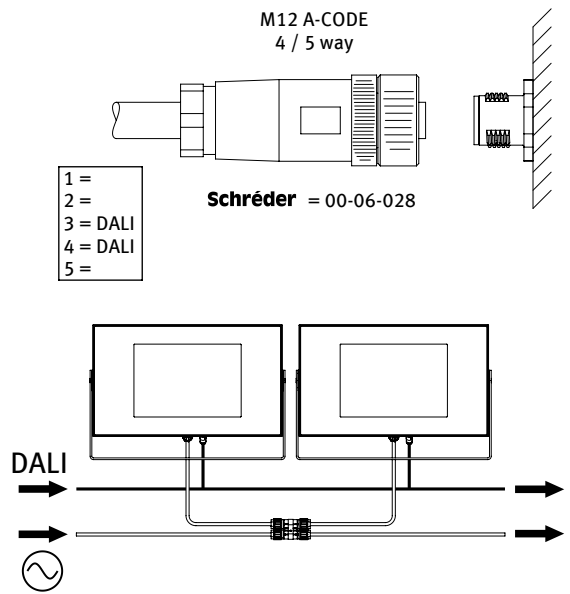

220-240V 50-60Hz 

DMX

DALI

Photobiological Warning - SCULPFLOOD150  
Risk Group 3

CAUTION Possibly hazardous optical radiation emitted from this product. Do not stare at operating lamp. May be harmful to the eyes.  
WARNING Possibly hazardous optical radiation emitted from this product. Do not look at operating lamp. Eye injury may result  
Hazard Distance Risk group 3 to Risk group 2: 6.57m