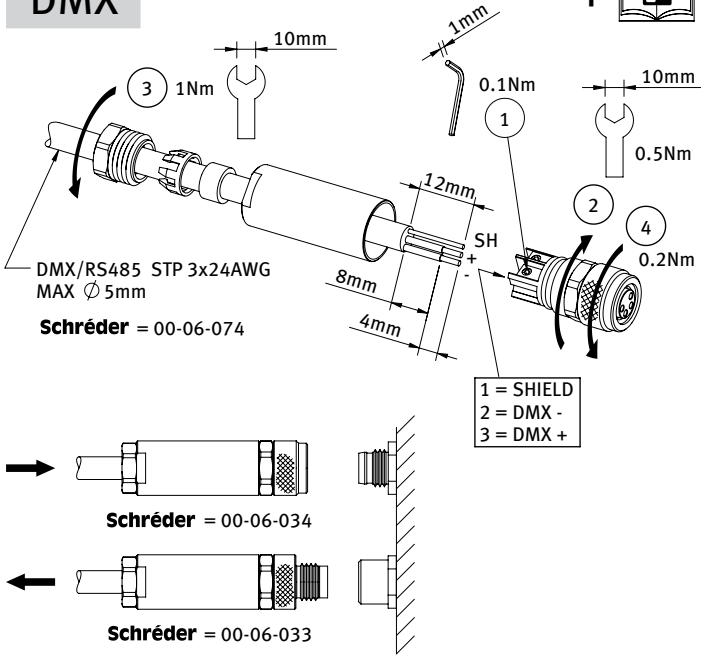

220-240V 50-60Hz 

DMX

DALI

Photobiological Warning - SCULPFLOOD150  
Risk Group 3

CAUTION Possibly hazardous optical radiation emitted from this product. Do not stare at operating lamp. May be harmful to the eyes.  
WARNING Possibly hazardous optical radiation emitted from this product. Do not look at operating lamp. Eye injury may result  
Hazard Distance Risk group 3 to Risk group 2: 6.57m