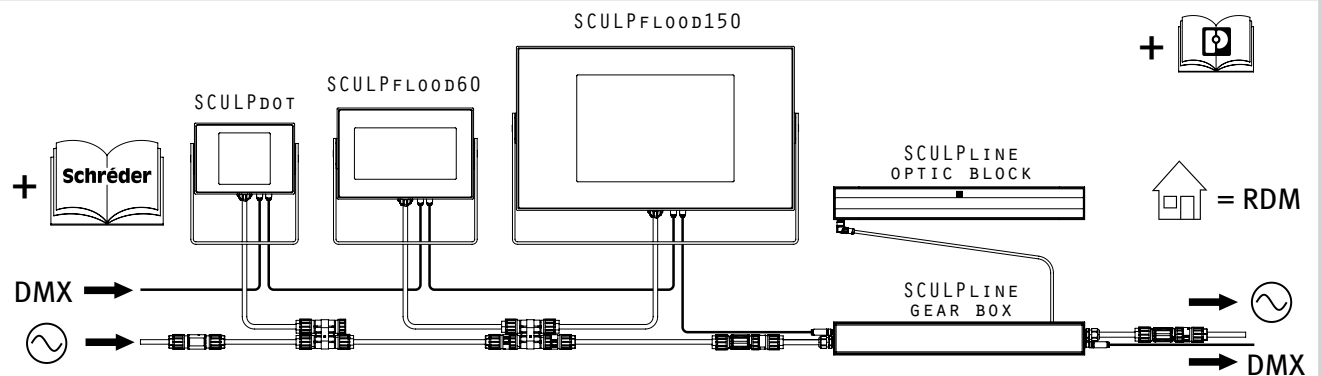

Photobiological Warning - SCULPFLOOD150
Risk Group 3

CAUTION Possibly hazardous optical radiation emitted from this product. Do not stare at operating lamp. May be harmful to the eyes.
WARNING Possibly hazardous optical radiation emitted from this product. Do not look at operating lamp. Eye injury may result
Hazard Distance Risk group 3 to Risk group 2: 6.57m

Viewing Distances for Photobiological Risk Groups

Specification	Risk Group			
	3 - High Risk	2 - Moderate Risk	1 - Low Risk	0 - Exempt
Osram NW	-	0 - 16.54m	16.54m -	
Osram RGBx	0 - 6.57m	6.57m -