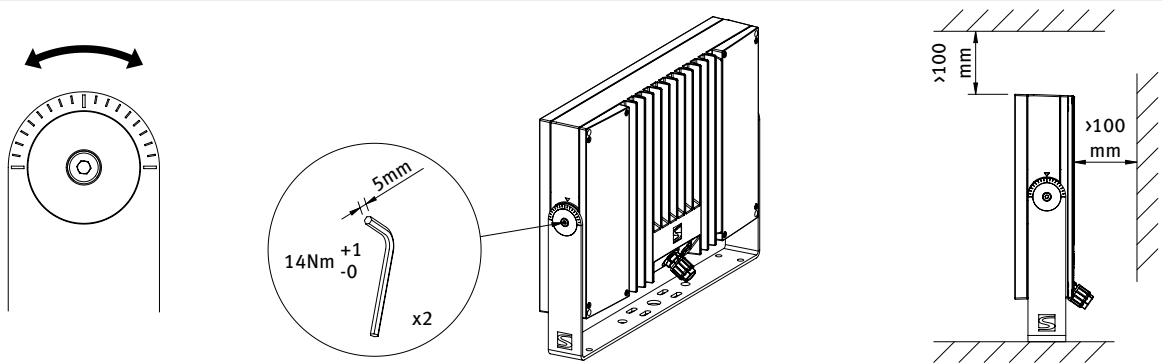

220-240V 50-60Hz 

DMX

DALI

Photobiological Warning - SCULPFLOOD150  
Risk Group 3

CAUTION Possibly hazardous optical radiation emitted from this product. Do not stare at operating lamp. May be harmful to the eyes.  
WARNING Possibly hazardous optical radiation emitted from this product. Do not look at operating lamp. Eye injury may result  
Hazard Distance Risk group 3 to Risk group 2: 6.57m